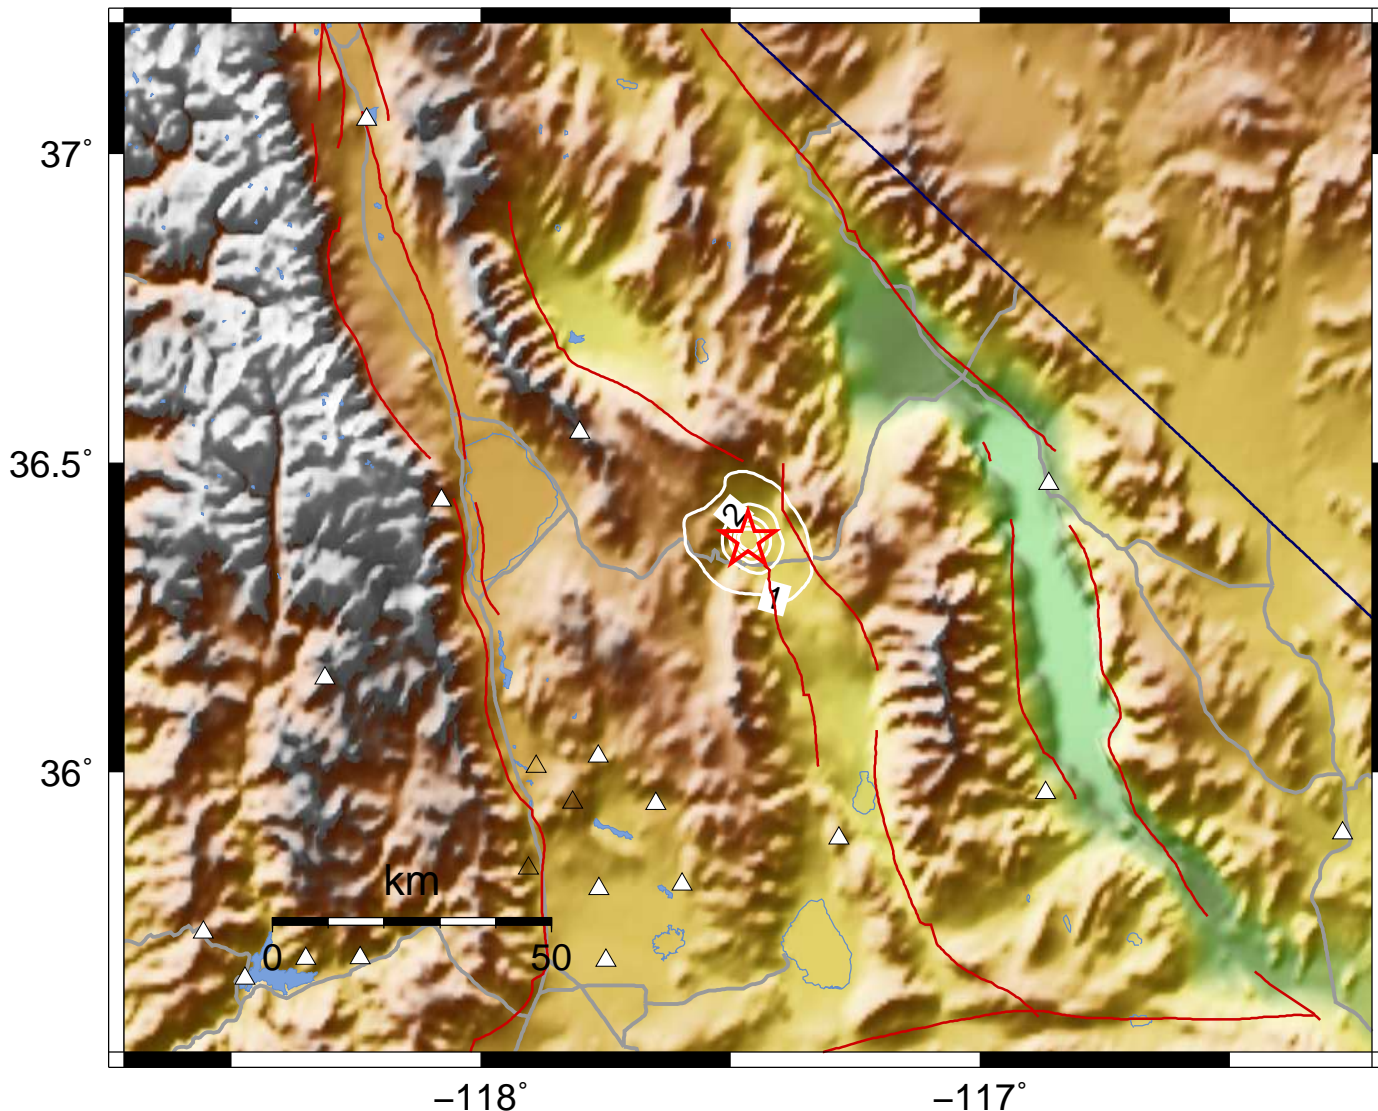

CISN/sc Peak Accel. Map (in %g) : 38.0 km (23.6 mi) SW of Stovepipe Wells, CA
 May 13, 2016 02:50:40 PM UTC M 3.5 N36.38 W117.47 Depth: 0.8km ID:37566648

Map Version 4 Processed 2016-05-13 03:51:23 PM UTC

PEAK ACC.(%g)	<0.1	0.5	2.4	6.7	13	24	44	83	>156
INSTRUMENTAL INTENSITY	I	II-III	IV	V	VI	VII	VIII	IX	X+

Scale based upon Wald, et al.; 1999